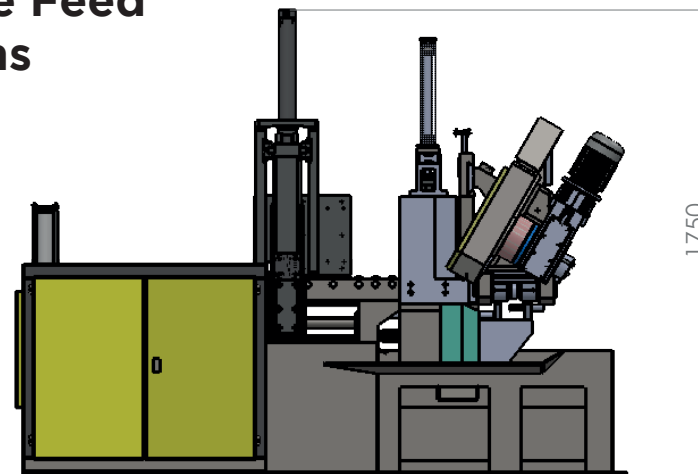

SRA320 GA PLC Hydraulic Vice Feed Automatic Bandsaw Dimensions

STERLING