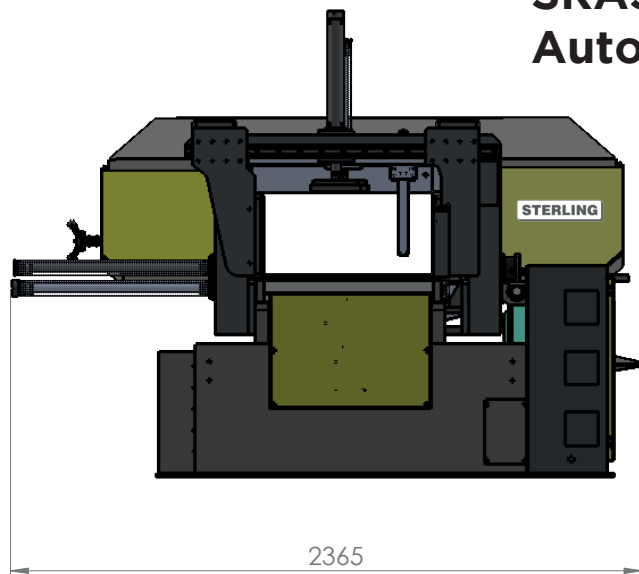

SRA320 GA PLC Hydraulic Vice Feed Automatic Bandsaw Dimensions

STERLING