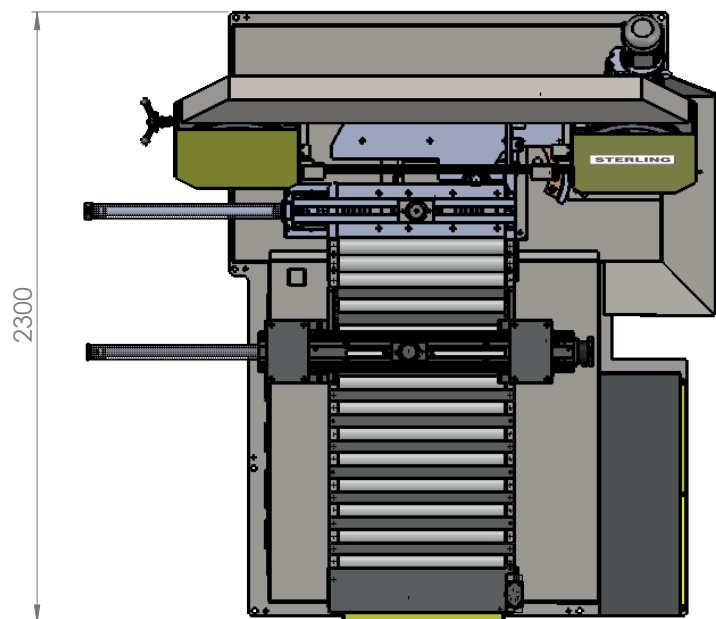

SRA320 GA PLC Hydraulic Vice Feed Automatic Bandsaw Dimensions

STERLING