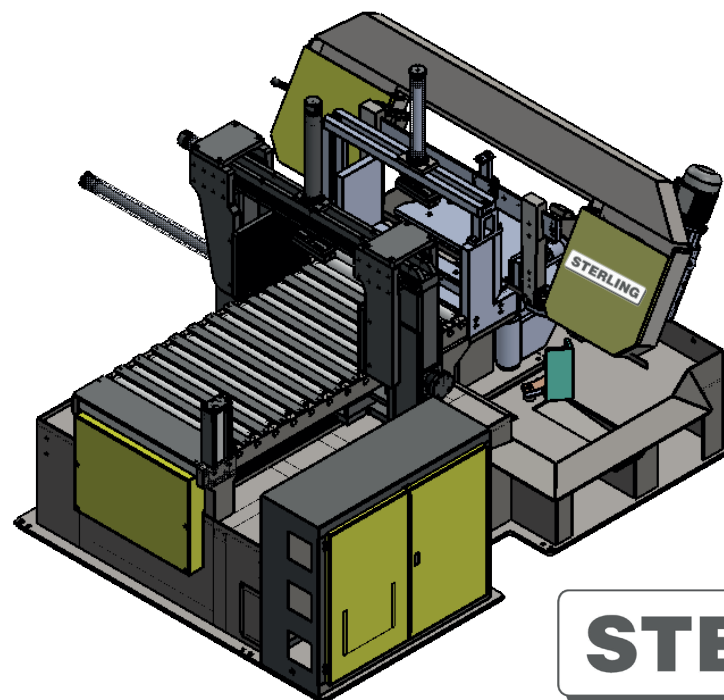

SRA320 GA PLC Hydraulic Vice Feed Automatic Bandsaw Dimensions

STERLING